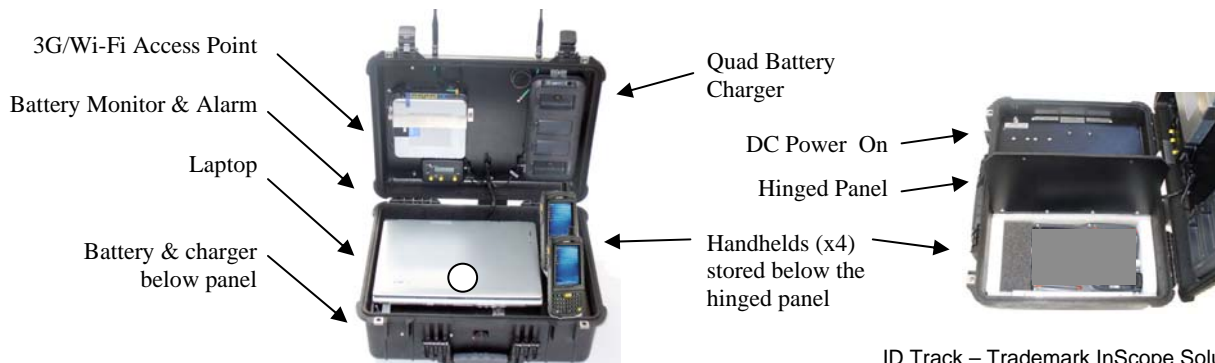

Battery Powered Identity Tracking System

81110

ID Track – Trademark InScope Solutions, Inc.