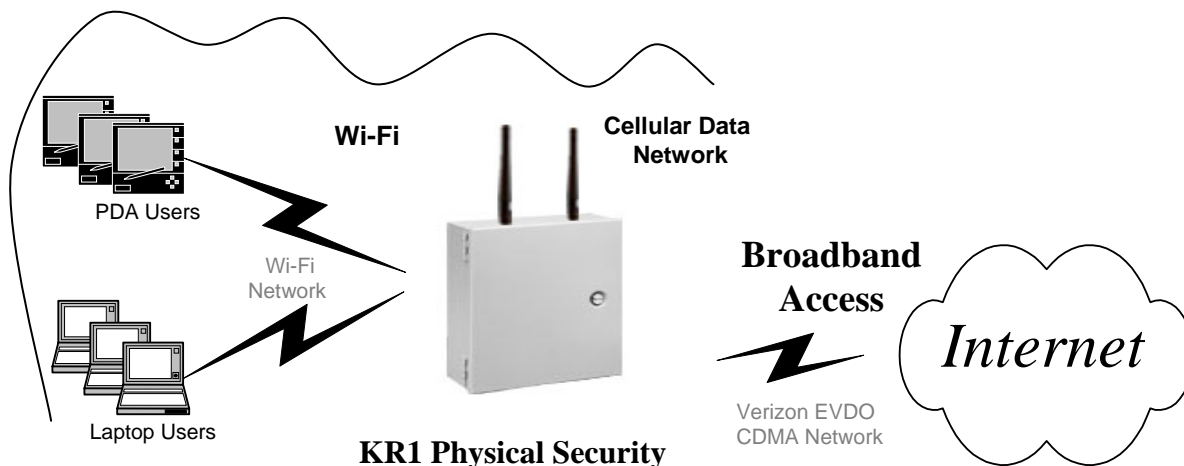

The WPS-KR1 includes extended range antennas for the EVDO and Wi-Fi wireless signals and the internal cables to the KR1 router and EVDO card.

Extension cables may be added to re-locate antennas to where signals may be stronger.

The WPS-KR1 also includes the The UPS option automatically switches from to DC power when the AC power fails. This option the must be specified at time of order and is not field up-gradable.

Extended Range Antennas

- Wi-Fi extension cable and 5.5dbi rubber duck antenna (RP- SMA)
- EVDO extension cable (FME to TNC) and 5 dbi rubber duck antenna (TNC)

Not included – EVDO card to FME adaptor cable

UPS System - Option

- AC Input - 90VAC – 130VAC
- Automatic multi-mode 1A battery charger
- Recharge time – 8 hours typical
- Simultaneous battery charge and operate
- Battery – 12V/7AH, SLA

Switches and Indicators – UPS option

- DC power ON indicator – red LED
- DC power switch – On/Off (internal)
- Charger status LED (internal)
  (Green = Charged, Orange = Charging)

Physical

- Material – 16 GA steel, NEMA 1
- Paint - ANSI 61 gray powder paint
- Size - 10"W x 10"H x 4"D (not including antennas)
- Mounting plate – 8.25" x 8.25" (2.75"D max)
- KR1 mounting hardware included
- Weight – 10 lbs

Physical – with UPS Option

- Size - 12"H x 10"W x 6"D (not including antennas)
- Weight – 22 lbs

Typical Application - Instant Wi-Fi Network

060704